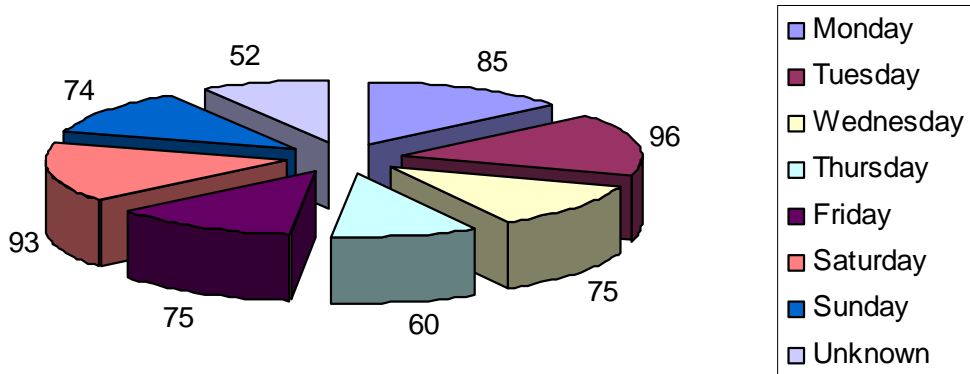

Days of Week