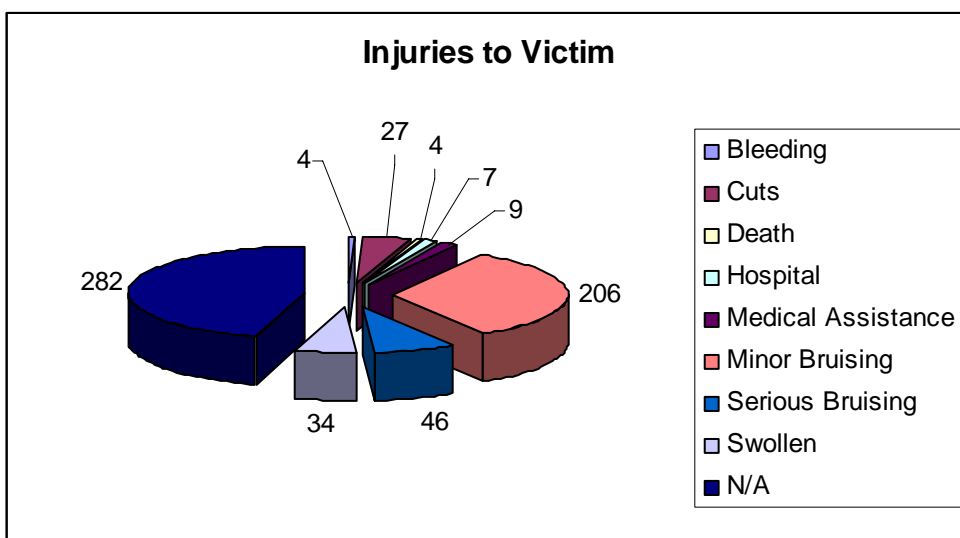

Kiribati Family Violence 2007-2010