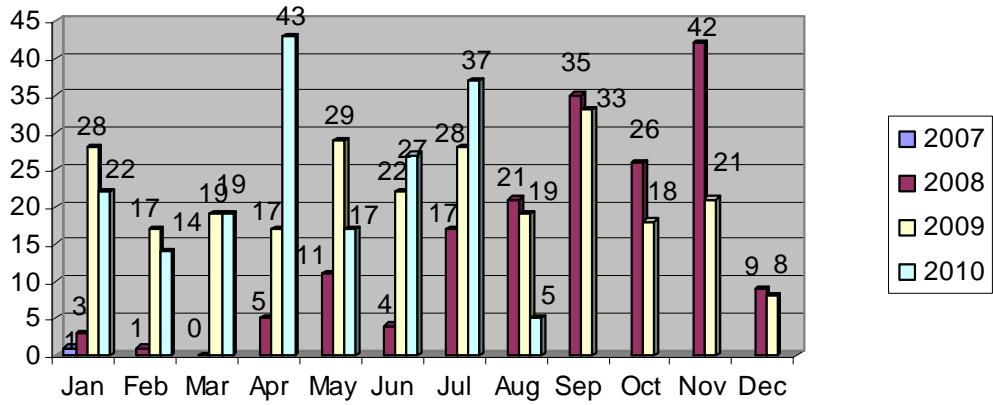

# Kiribati Family Violence 2007-2010

## All Reported Incidents 2007-2010: Totals 618