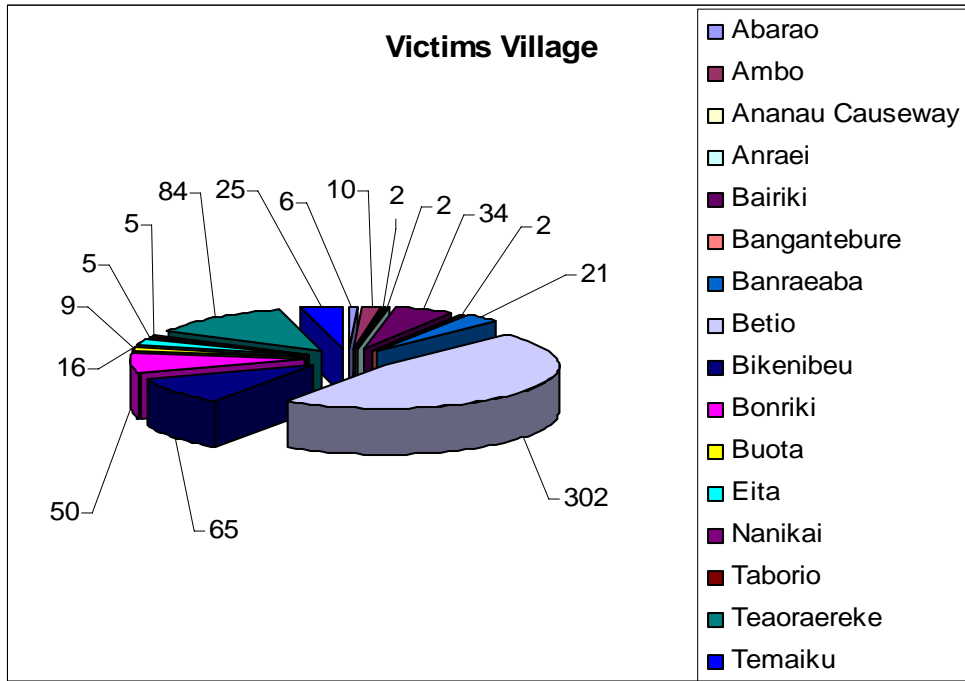

Kiribati Family Violence 2007-2010