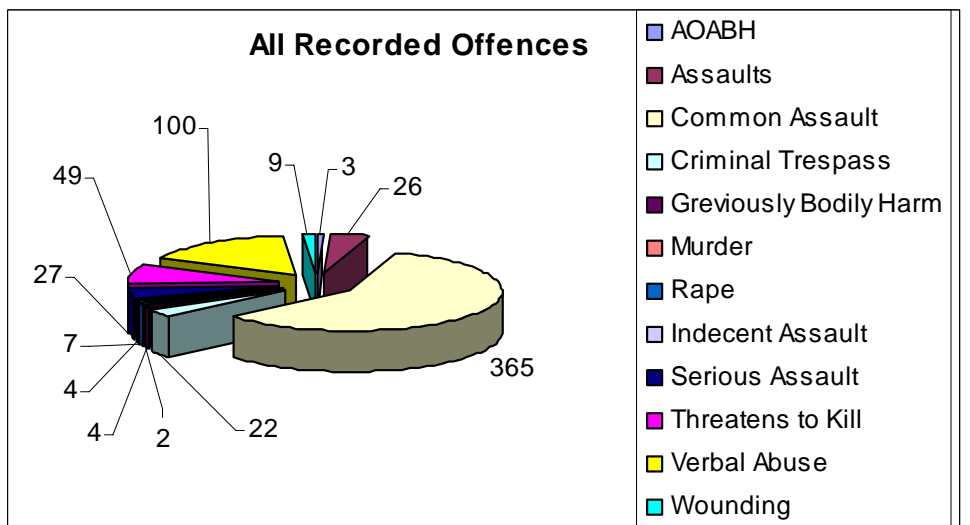

Kiribati Family Violence 2007-2010