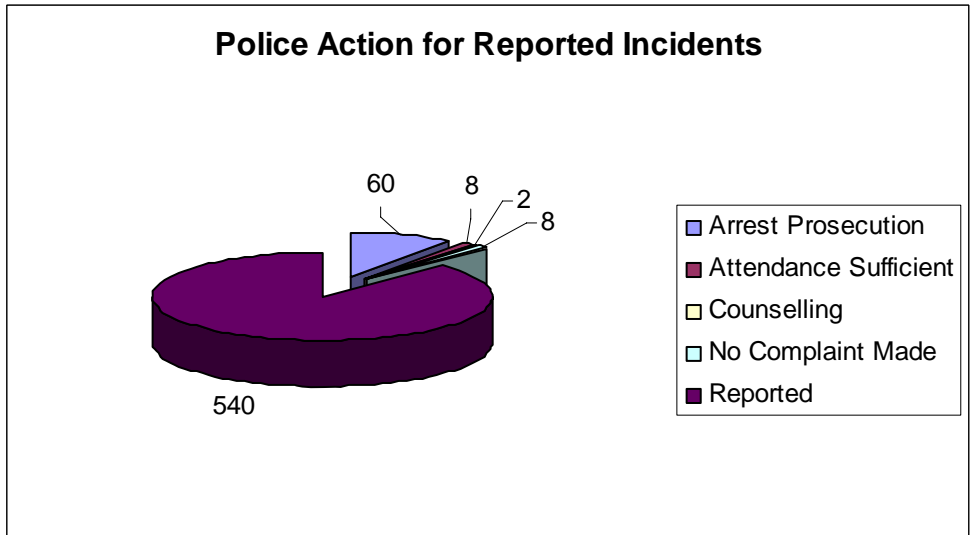

Kiribati Family Violence 2007-2010