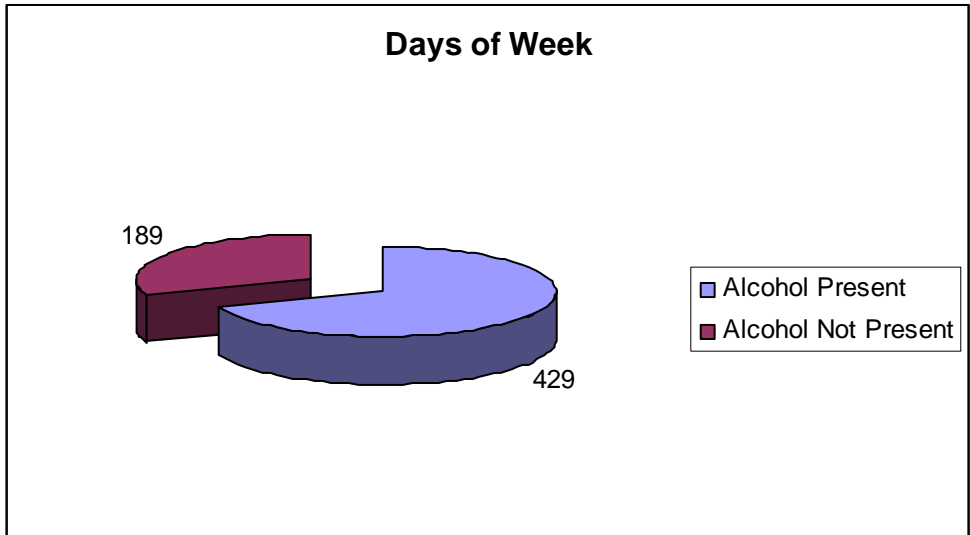

Kiribati Family Violence 2007-2010