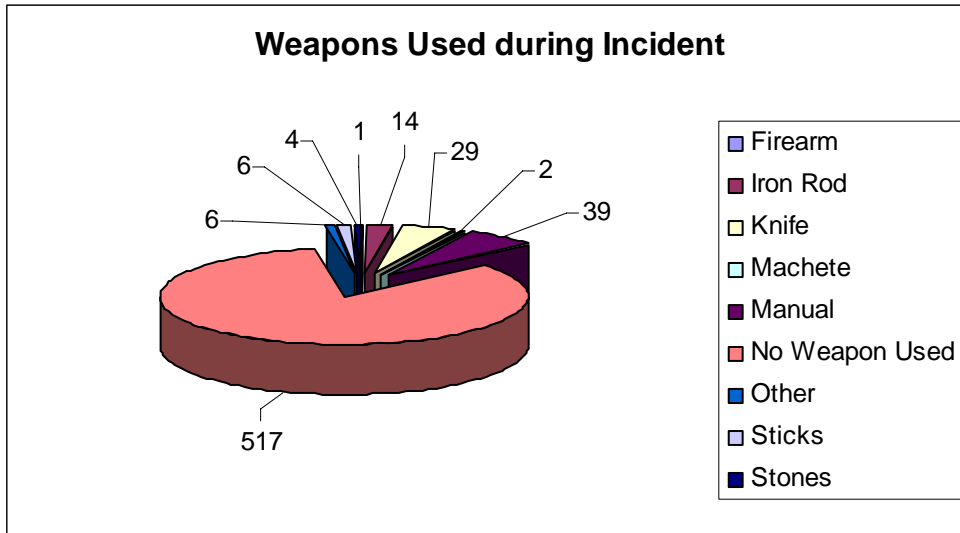

Kiribati Family Violence 2007-2010